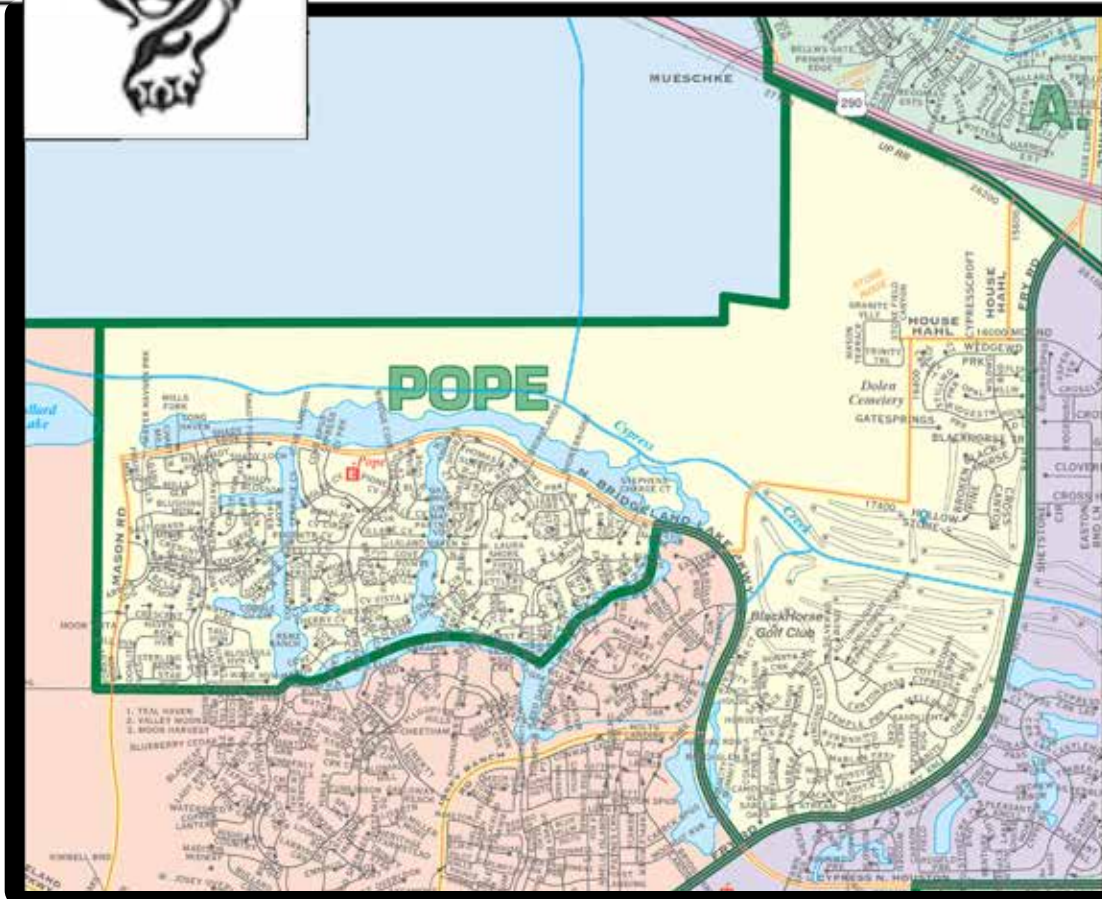

POPE ELEMENTARY SCHOOL

19019 N BRIDGELAND LAKE PKWY - CYPRESS, TEXAS 77433
281-373-2340